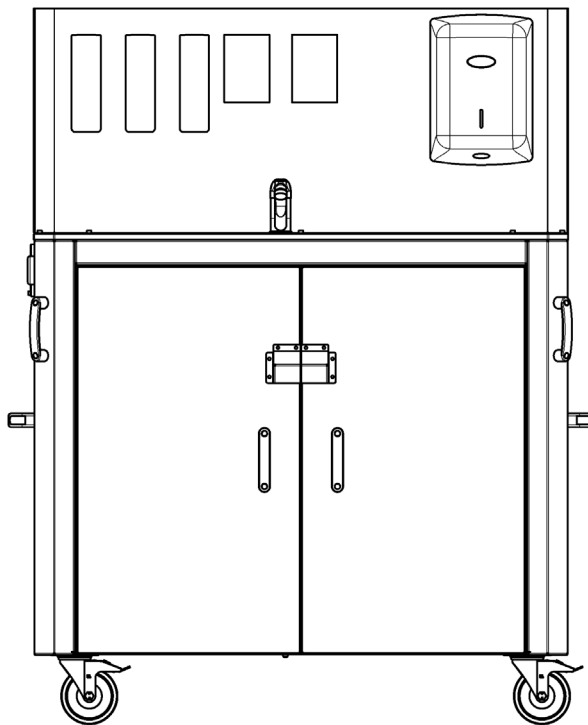

site pod.

THE WASH POD

The Wash Pod provides a cleaning area with heated water to be located wherever needed on site.

A portable solution to promote hygiene across the workplace before, during and after carrying out works. Set it up anywhere to offer a convenient way to wash hands, face and arms in compliance with HSE guidelines.

PRODUCT DETAILS

Features

- Stainless steel sink
- 100 litre capacity
- Heats water to 40°C
- Water level gauge
- Filler port
- Lockable storage
- Runs on 110 volts

Specification

Height	159cm
Width	130cm
Depth	63cm
Max Weight	80kg (empty)