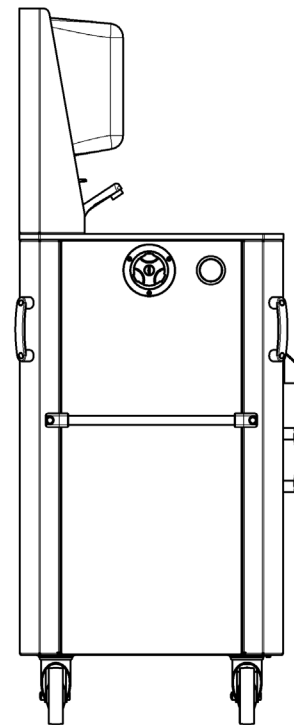

site pod.

THE WASH POD

The Wash Pod provides a cleaning area with heated water to be located wherever needed on site.

A portable solution to promote hygiene across the workplace before, during and after carrying out works. Set it up anywhere to offer a convenient way to wash hands, face and arms in compliance with HSE guidelines.

PRODUCT DETAILS

Features

- Stainless steel sink
- 100 litre capacity
- Heats water to 40°C
- Water level gauge
- Filler port
- Lockable storage
- Runs on 110 volts

Specification

Height	159cm
Width	130cm
Depth	63cm
Max Weight	80kg (empty)